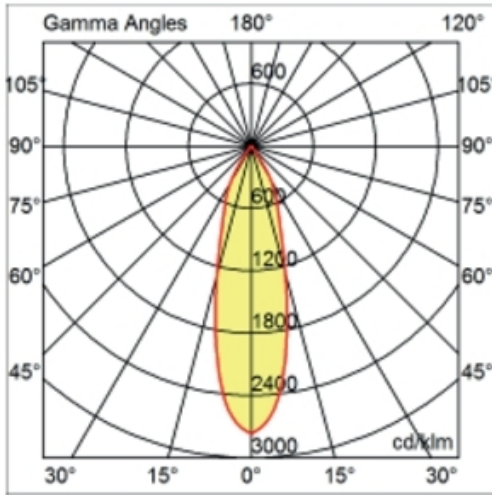

DIXIT RA8 RECESSED

A56061-

PROJECT	
TYPE	
SPECIFIER	
QUANTITY	
DATE	

RA 8 TL DIXIT LED 6.5W 550 lm				R:100%				I.Max:2958 Cd/Klm			
H[m]	D[m]	Max lux	Med lux	Alpha=26°		H[m]	D[m]	Max lux	Med lux	Beta=26°	
1.00	0.47	1508	939			1.00	0.47	1508	939		
2.00	0.94	377	235			2.00	0.94	377	235		
3.00	1.41	168	104			3.00	1.41	168	104		
4.00	1.89	94	59			4.00	1.89	94	59		
5.00	2.36	60	38			5.00	2.36	60	38		

Dimming	DP	DV	
	Phase	0-10V	
Color Temperature	27K	30K	35K
	2700K	3000K	3500K

Order Example **K°**
L5XXXXXX-DV-30K
0-10V **3000K**