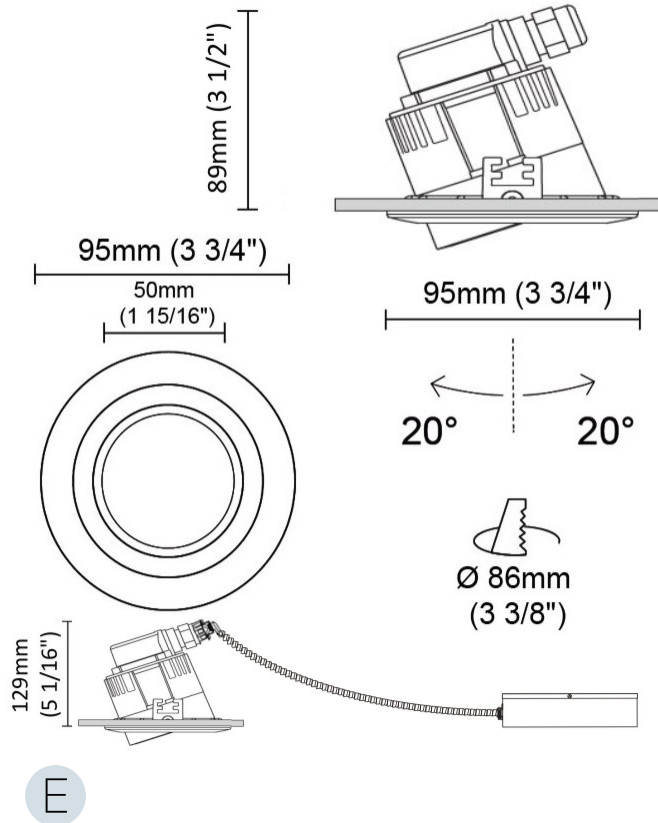

PHYSICAL

Shape: Round
Diameter (mm): 95
Diameter (in): 3 3/4
Height (mm): 89
Height (in): 3 1/2
Min. Recessing Depth (mm): 129
Min. Recessing Depth (in): 5 1/16
Light Distribution: Adjustable / Direct
Weight (kg): 0.7
Weight (lbs): 1.54
Diffuser: Clear Polycarbonate
Fixture Finish: MWH
Fixture Material: Aluminum Die Cast
Cut-out Measurements: 86mm / 3 3/8"

ELECTRICAL

Lamp Type: LED
Total Output Wattage (W): 12
Dimming: Tri-Mode (Non-Dimming and Phase Dimming (120Vac only) and 0-10V Dimming)
Driver Included: No
Driver Location: Recessed Housing
Driver Type: Constant Current - Universal
Driver Class: Class 2
Housing: See Components
Input Voltage (V): 120 - 277
Constant Current (MA): 350

LED

Number of LEDs: 1
Color Temperature (*K): 2700 / 3000
Max. Delivered Lumen (lm): 1447
Nominal Lumen (lm): 1650
CRI: >80 CRI
Efficiency (%): 87.7
Lamp Life (hrs): 50000
Upon Request: 3500K upon request

OPTICAL

Reflector: Mirror-metallized thermoplastic material
Optic: 26
Beam Angle: Symmetric
Adjustability: Tilt ±20°
Upon Request: Optics 45° (mirror-metallized) / 65° (white)

RATINGS AND CERTIFICATIONS

Certified By: Certified for North American Standards
IP rating: IP66
IK Rating: IK08

Clearance: 129mm (5 1/16")
© 2024, T 1800-388-3382, F 416-247-9319, www.zaneen.com