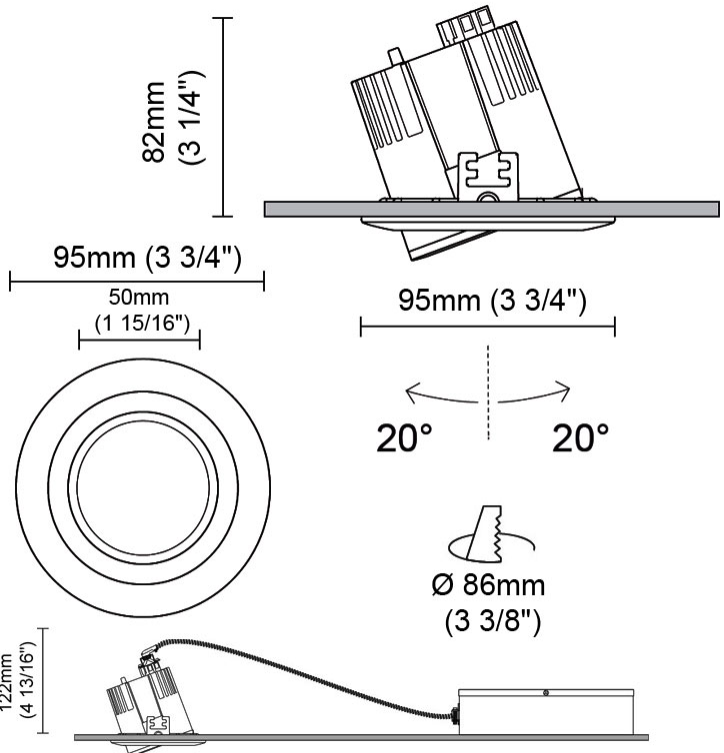

GENERAL

Series: Dixit
Subseries: Dixit RA8
Brand: Ivela
Division: Architectural
Mounting Type: Recessed
Mounting Location: Ceiling
Subcategory: Downlight

PHYSICAL

Shape: Round
Diameter (mm): 95
Diameter (in): 3 ¾
Height (mm): 82
Height (in): 3 ¼
Min. Recessing Depth (mm): 122
Min. Recessing Depth (in): 4 13/16
Light Distribution: Adjustable / Direct
Weight (kg): 0.4
Weight (lbs): 0.88
Diffuser: Clear Polycarbonate
Fixture Finish: MWH
Fixture Material: Aluminum Die Cast
Cut-out Measurements: 86mm / 3 3/8"

ELECTRICAL

Lamp Type: LED
Total Output Wattage (W): 9 / 12
Dimming: Tri-Mode (Non-Dimming and Phase Dimming (120Vac only) and 0-10V Dimming)
Driver Included: No
Driver Location: Recessed Housing
Driver Type: Constant Current - Universal
Driver Class: Class 2
Input Voltage (V): 120 - 277
Constant Current (MA): 250 / 350

LED

Number of LEDs: 1
Color Temperature (°K): 2700 / 3000 / 4000
Max. Delivered Lumen (lm): 1096 / 1447
CRI: >80 CRI
Efficiency (%): 87.7
Lamp Life (hrs): 50000
Upon Request: 3500K upon request

OPTICAL

Optic°: 26
Beam Angle: Symmetric
Adjustability: Tilt ±20°
Upon Request: Optic 45° (mirror-metallized) / 65° (white)

RATINGS AND CERTIFICATIONS

Certified By: Certified for North American Standards
IP rating: IP20
IK Rating: IK08
Glare Rating: ≤ 19