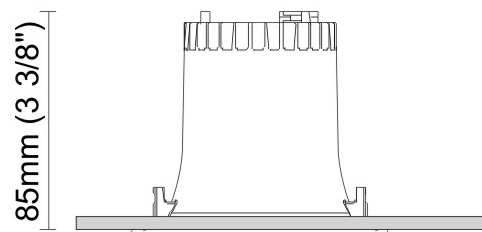

GENERAL

Series: Dixit _____
Subseries: Dixit RA8 _____
Brand: Ivela _____
Division: Architectural _____
Mounting Type: Recessed _____
Mounting Location: Ceiling _____
Subcategory: Downlight _____

PHYSICAL

Shape: Round _____
Diameter (mm): 103 _____
Diameter (in): 4 1/16 _____
Height (mm): 85 _____
Height (in): 3 3/8 _____
Min. Recessing Depth (mm): 125 _____
Min. Recessing Depth (in): 4 15/16 _____
Light Distribution: Direct _____
Weight (kg): 0.3 _____
Weight (lbs): 0.66 _____
Diffuser: Clear Polycarbonate _____
Fixture Finish: MWH _____
Fixture Material: Aluminum Die Cast _____
Cut-out Measurements: 96mm / 3 3/4" _____

ELECTRICAL

Lamp Type: LED _____
Total Output Wattage (W): 9 / 12 _____
Dimming: Tri-Mode (Non-Dimming and Phase Dimming (120Vac only) and 0-10V Dimming) _____
Driver Included: No _____
Driver Location: Recessed Housing _____
Driver Type: Constant Current - Universal _____
Driver Class: Class 2 _____
Input Voltage (V): 120 - 277 _____
Constant Current (MA): 250 / 350 _____

LED

Number of LEDs: 1 _____
Color Temperature (°K): 2700 / 3000 _____
Max. Delivered Lumen (lm): 1096 / 1447 _____
CRI: >90 CRI _____
Efficiency (%): 73 _____
Lamp Life (hrs): 50000 _____
Upon Request: 3500K upon request _____

OPTICAL

Optic°: 26 _____
Adjustability: Fixed _____

RATINGS AND CERTIFICATIONS

Certified By: Certified for North American Standards _____
IP rating: IP43 _____

103mm (4 1/16")

103mm (4 1/16")

Ø96mm
(3 3/4")