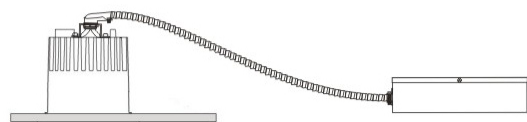

Ø70mm
2 3/4"

4 3/4"
121mm